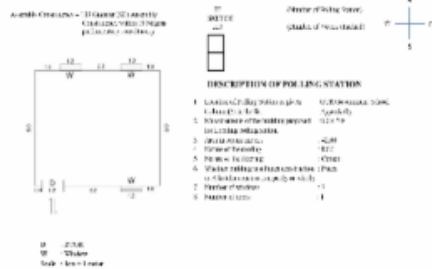

Nazri Naksha

Google Map View

Polling Station Building Front View

Polling Station Front View

Cad View

Key MAP View