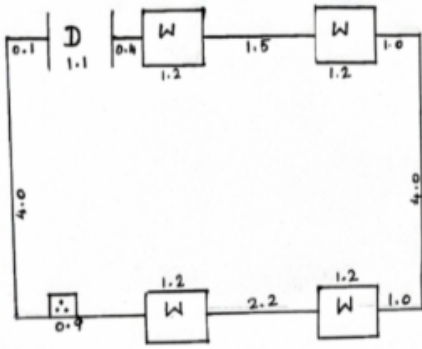

Nazri Naksha

Google Map View

Polling Station Building Front View

Polling Station Front View

Cad View

Key MAP View