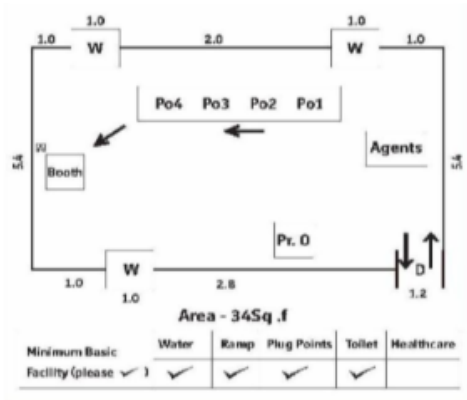

Nazri Naksha

Google Map View

Polling Station Building Front View

Polling Station Front View

Cad View

Key MAP View