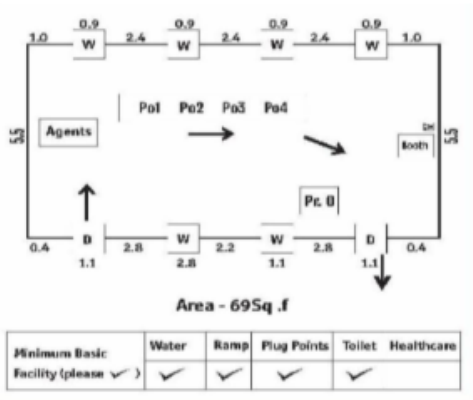

Nazri Naksha

Google Map View

Polling Station Building Front View

Polling Station Front View

Cad View

Key MAP View