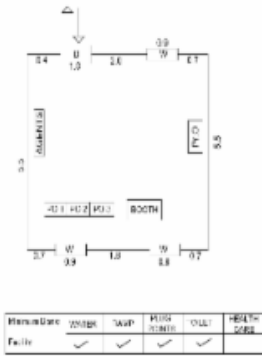

Nazri Naksha

Google Map View

Polling Station Building Front View

Polling Station Front View

Cad View

Key MAP View