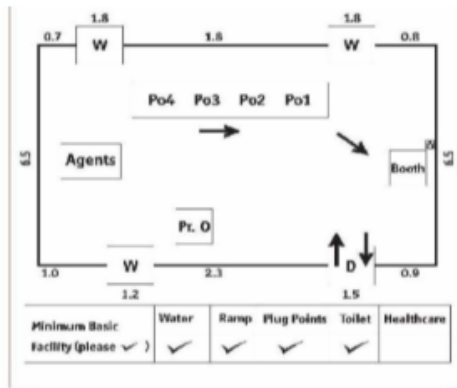

Nazri Naksha

Google Map View

Polling Station Building Front View

Polling Station Front View

Cad View

Key MAP View