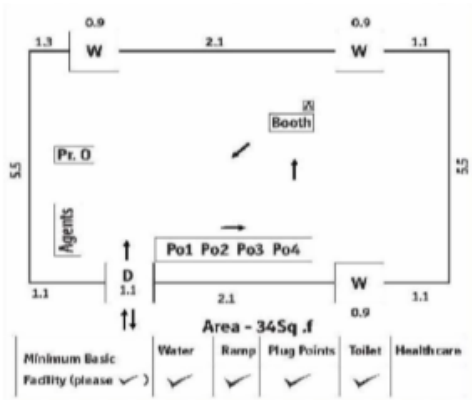

Nazri Naksha

Google Map View

Polling Station Building Front View

Polling Station Front View

Cad View

Key MAP View