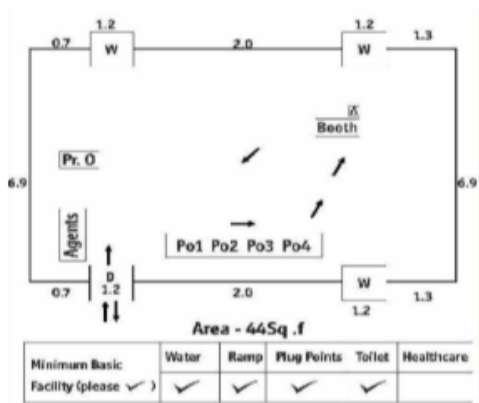

Nazri Naksha

Google Map View

Polling Station Building Front View

Polling Station Front View

Cad View

Key MAP View