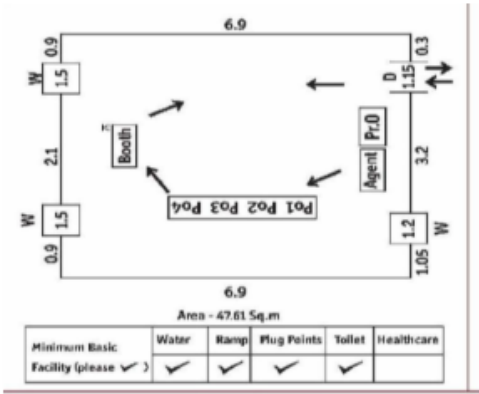

Nazri Naksha

Google Map View

Polling Station Building Front View

Polling Station Front View

Cad View

Key MAP View