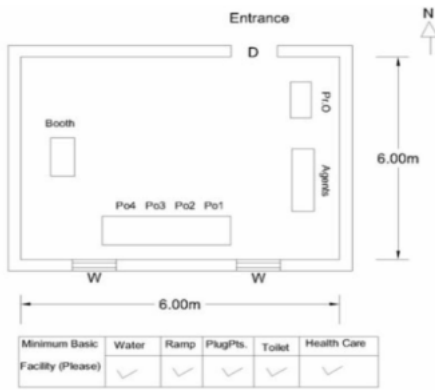

Nazri Naksha

Google Map View

Polling Station Building Front View

Polling Station Front View

Cad View

Key MAP View