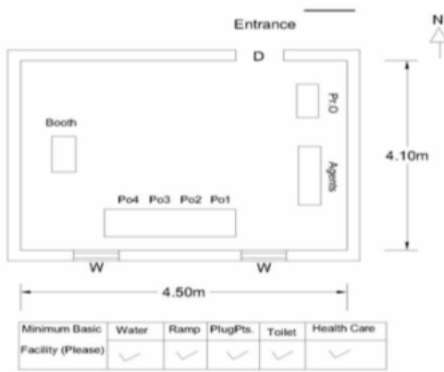

Nazri Naksha

Google Map View

Polling Station Building Front View

Polling Station Front View

Cad View

Key MAP View