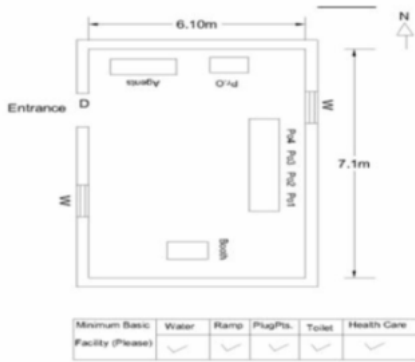

Nazri Naksha

Google Map View

Polling Station Building Front View

Polling Station Front View

Cad View

Key MAP View