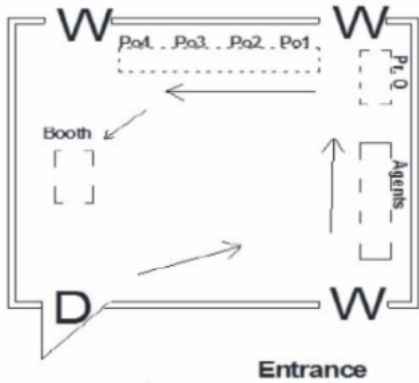

Nazri Naksha

Google Map View

Cad View