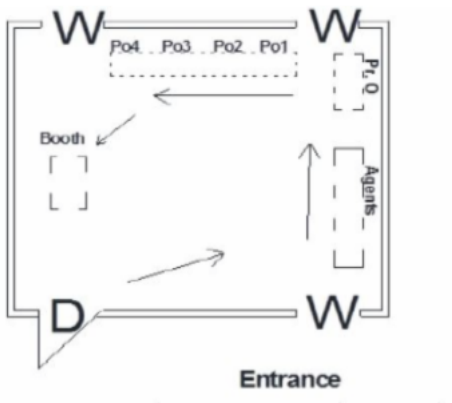

Nazri Naksha

Google Map View

Polling Station Building Front View

Polling Station Front View

Cad View

Key MAP View