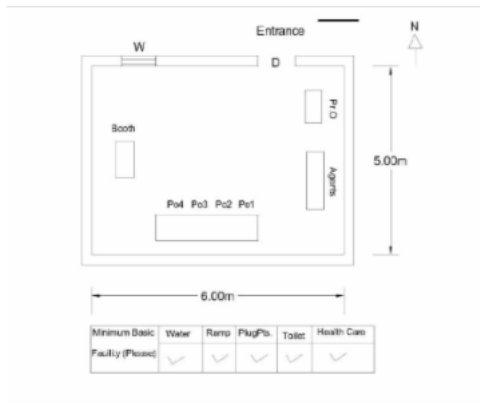

Nazri Naksha

Google Map View

Polling Station Building Front View

Polling Station Front View

Cad View

Key MAP View