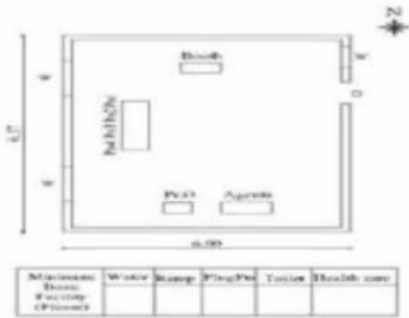

Nazri Naksha

Google Map View

Polling Station Building Front View

Polling Station Front View

Cad View

Key MAP View