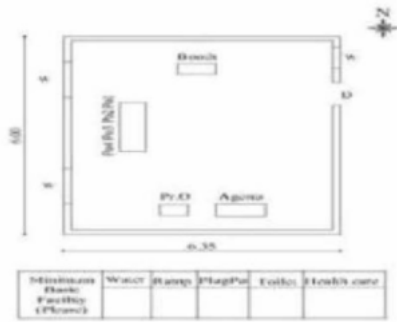

Nazri Naksha

Google Map View

Polling Station Building Front View

Polling Station Front View

Cad View

Key MAP View