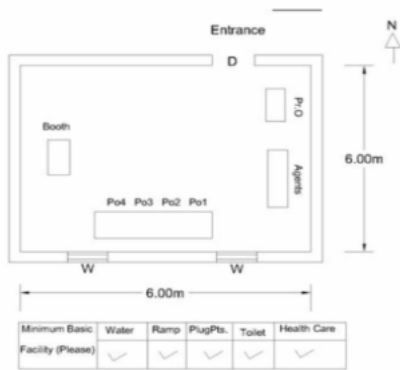

Nazri Naksha

Google Map View

Polling Station Building Front View

Polling Station Front View

Cad View

Key MAP View