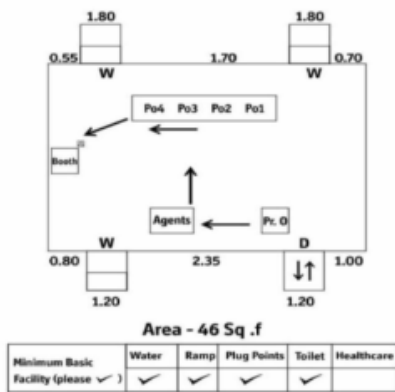

Nazri Naksha

Google Map View

Polling Station Building Front View

Polling Station Front View

Cad View

Key MAP View