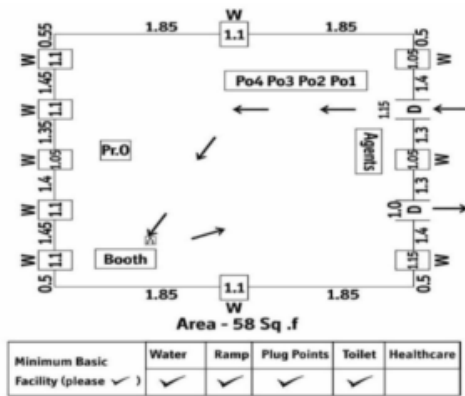

Nazri Naksha

Google Map View

Polling Station Building Front View

Polling Station Front View

Cad View

Key MAP View