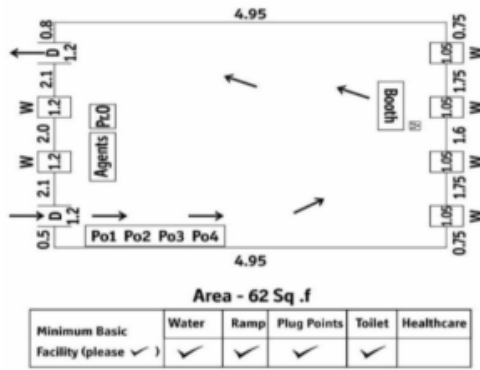

Nazri Naksha

Google Map View

Polling Station Building Front View

Polling Station Front View

Cad View

Key MAP View