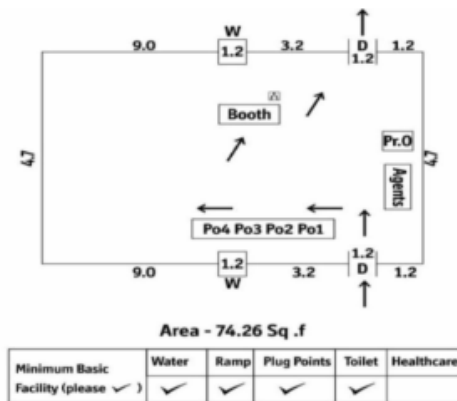

Nazri Naksha

Google Map View

Polling Station Building Front View

Polling Station Front View

Cad View

Key MAP View