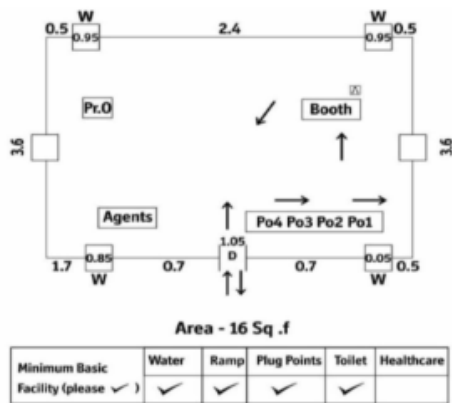

Nazri Naksha

Google Map View

Polling Station Building Front View

Polling Station Front View

Cad View

Key MAP View