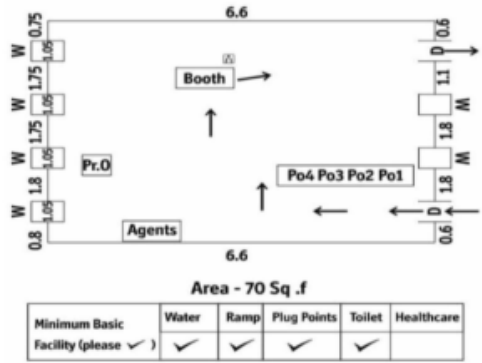

Nazri Naksha

Google Map View

Polling Station Building Front View

Polling Station Front View

Cad View

Key MAP View