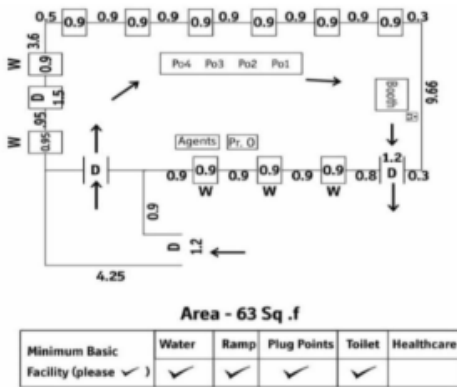

Nazri Naksha

Google Map View

Polling Station Building Front View

Polling Station Front View

Cad View

Key MAP View