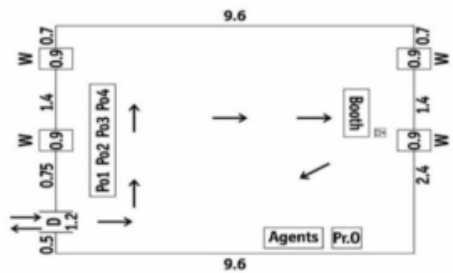

Nazri Naksha

Google Map View

Polling Station Building Front View

Polling Station Front View

Cad View

Minimum Basic Facility (please ✓)	Water	Ramp	Plug Points	Toilet	Healthcare
	✓	✓	✓	✓	

Key MAP View