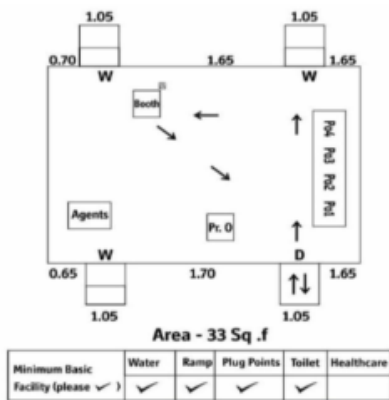

Nazri Naksha

Google Map View

Polling Station Building Front View

Polling Station Front View

Cad View

Key MAP View