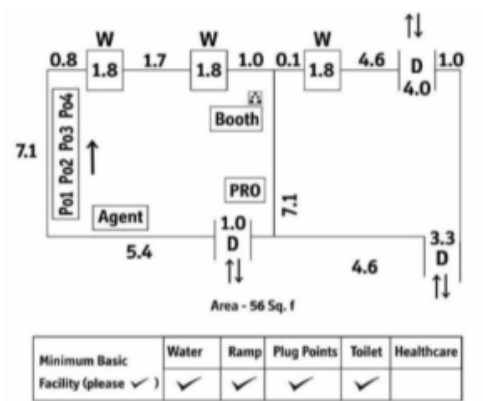

Nazri Naksha

Google Map View

Polling Station Building Front View

Polling Station Front View

Cad View

Key MAP View