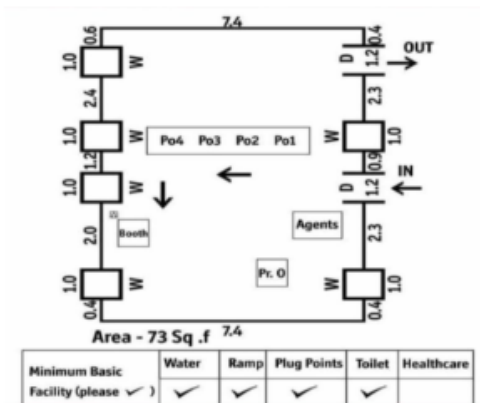

Nazri Naksha

Google Map View

Polling Station Building Front View

Polling Station Front View

Cad View

Key MAP View