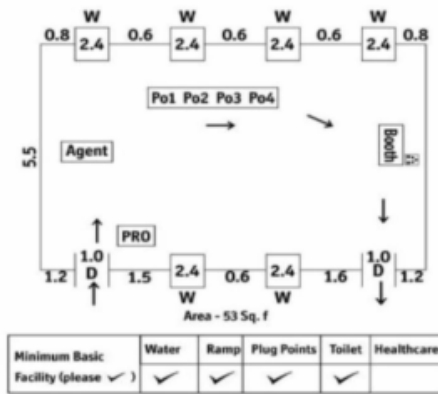

Nazri Naksha

Google Map View

Polling Station Building Front View

Polling Station Front View

Cad View

Key MAP View