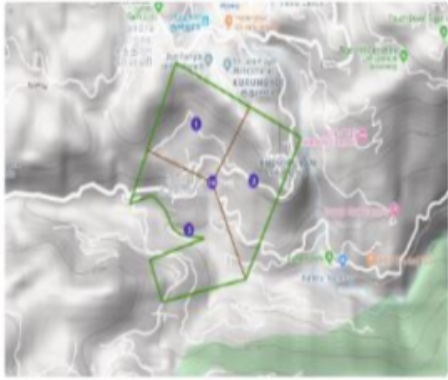

Polling Station Building Front View

Nazri Naksha