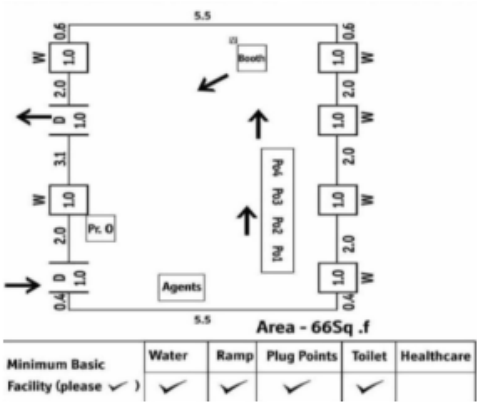

Nazri Naksha

Google Map View

Polling Station Building Front View

Polling Station Front View

Cad View

Key MAP View