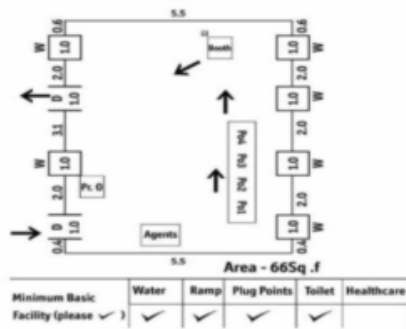

Nazri Naksha

Google Map View

Polling Station Building Front View

Polling Station Front View

Cad View

Key MAP View