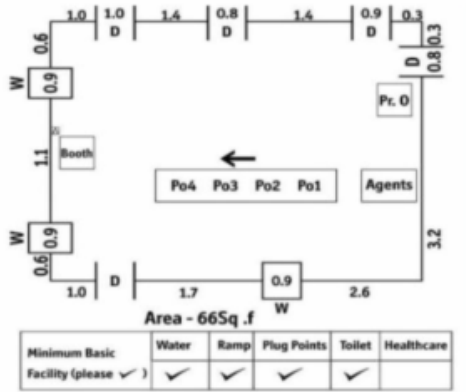

Nazri Naksha

Google Map View

Polling Station Building Front View

Polling Station Front View

Cad View

Key MAP View