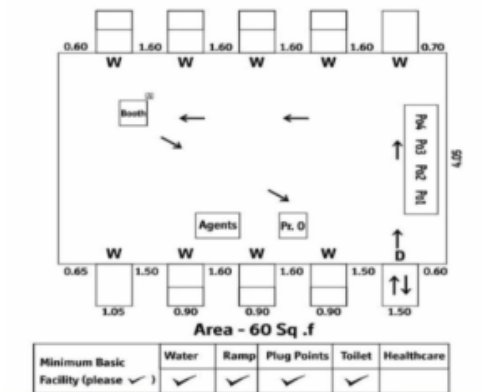

Nazri Naksha

Google Map View

Polling Station Building Front View

Polling Station Front View

Cad View

Key MAP View