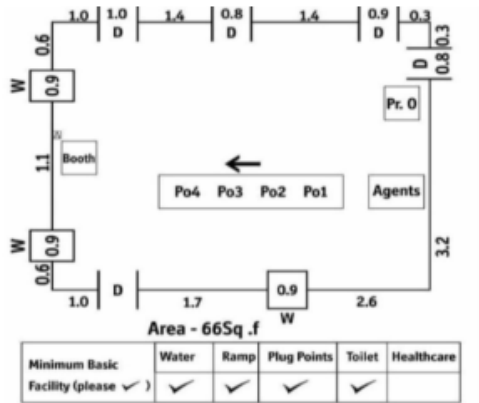

Nazri Naksha

Google Map View

Polling Station Building Front View

Polling Station Front View

Cad View

Key MAP View