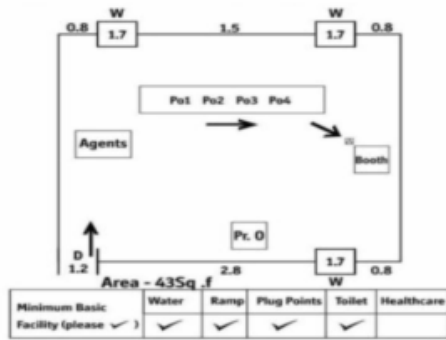

Nazri Naksha

Google Map View