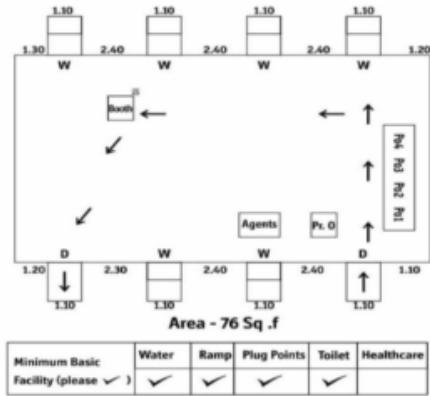

Nazri Naksha

Google Map View

Polling Station Building Front View

Polling Station Front View

Cad View

Key MAP View