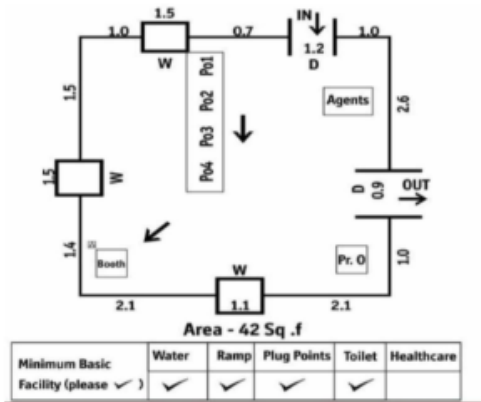

Nazri Naksha

Google Map View

Polling Station Building Front View

Polling Station Front View

Cad View

Key MAP View