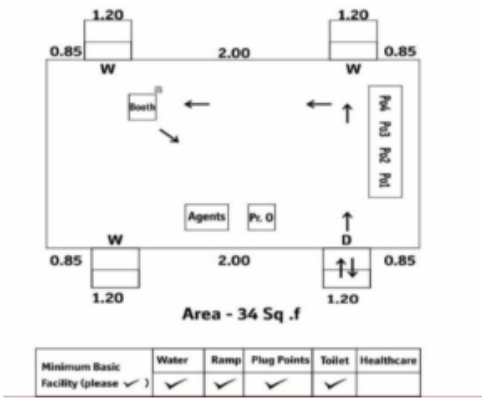

Nazri Naksha

Google Map View

Polling Station Building Front View

Polling Station Front View

Cad View

Key MAP View