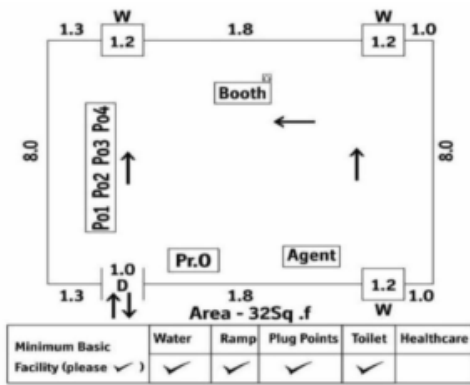

Nazri Naksha

Google Map View

Polling Station Building Front View

Polling Station Front View

Cad View

Key MAP View