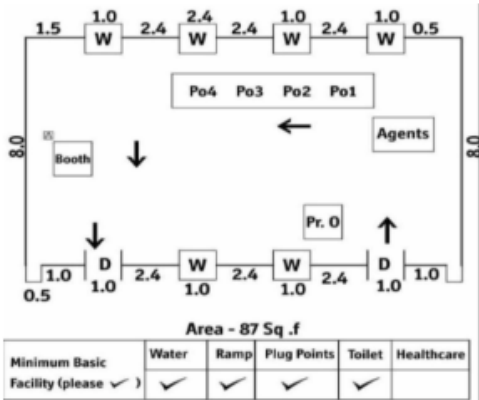

Nazri Naksha

Google Map View

Polling Station Building Front View

Polling Station Front View

Cad View

Key MAP View