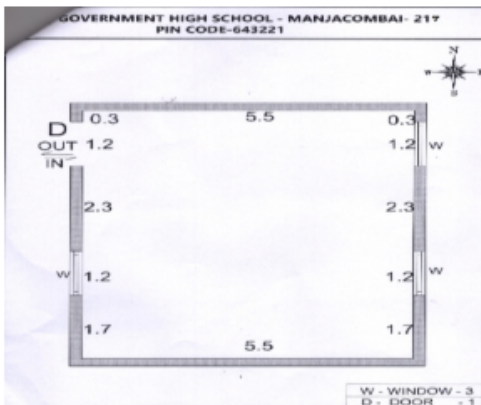

Nazri Naksha

Google Map View

Polling Station Building Front View

Polling Station Front View

Cad View

Key MAP View