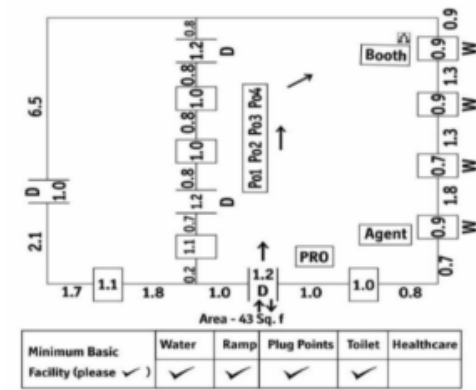

Nazri Naksha

Google Map View

Polling Station Building Front View

Polling Station Front View

Cad View

Key MAP View