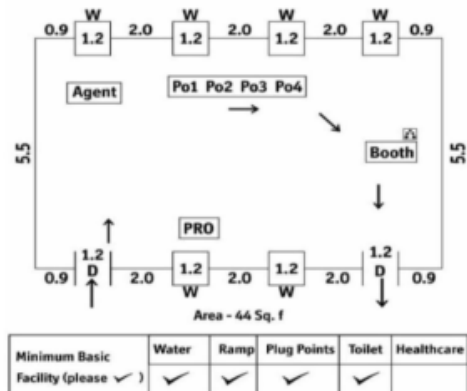

Nazri Naksha

Google Map View

Polling Station Building Front View

Polling Station Front View

Cad View

Key MAP View