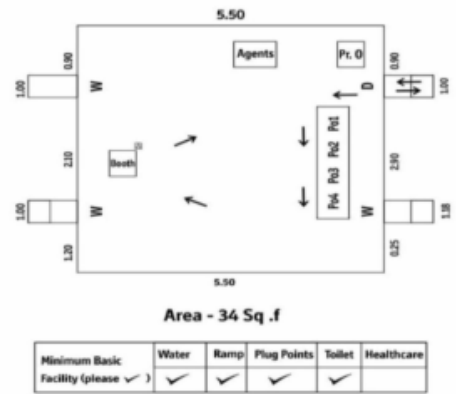

Nazri Naksha

Google Map View

Polling Station Building Front View

Polling Station Front View

Cad View

Key MAP View