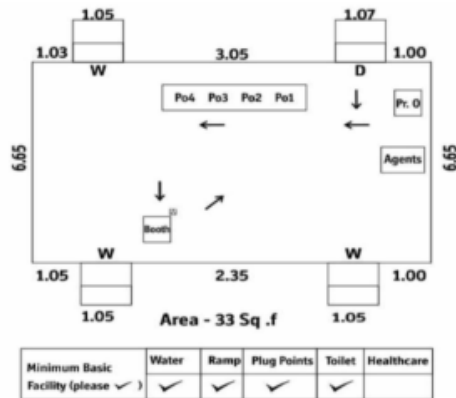

Nazri Naksha

Google Map View

Polling Station Building Front View

Polling Station Front View

Cad View

Key MAP View