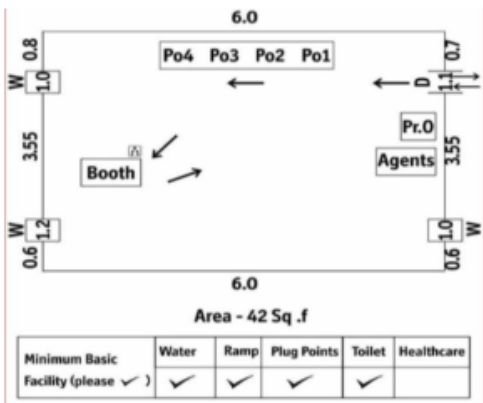

Nazri Naksha

Google Map View

Polling Station Building Front View

Polling Station Front View

Cad View

Key MAP View