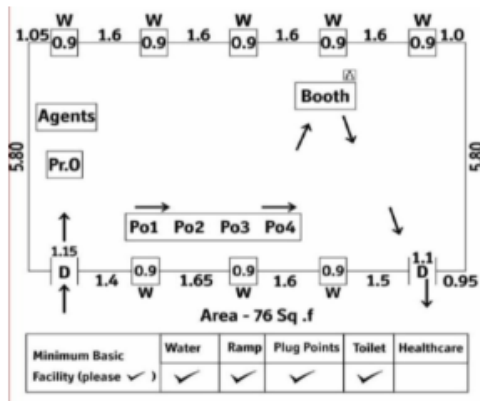

Nazri Naksha

Google Map View

Polling Station Building Front View

Polling Station Front View

Cad View

Key MAP View