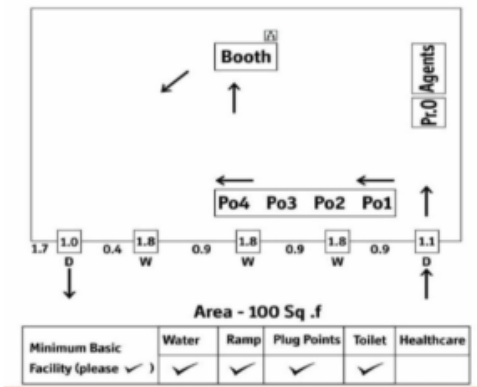

Nazri Naksha

Google Map View

Polling Station Building Front View

Polling Station Front View

Cad View

Key MAP View